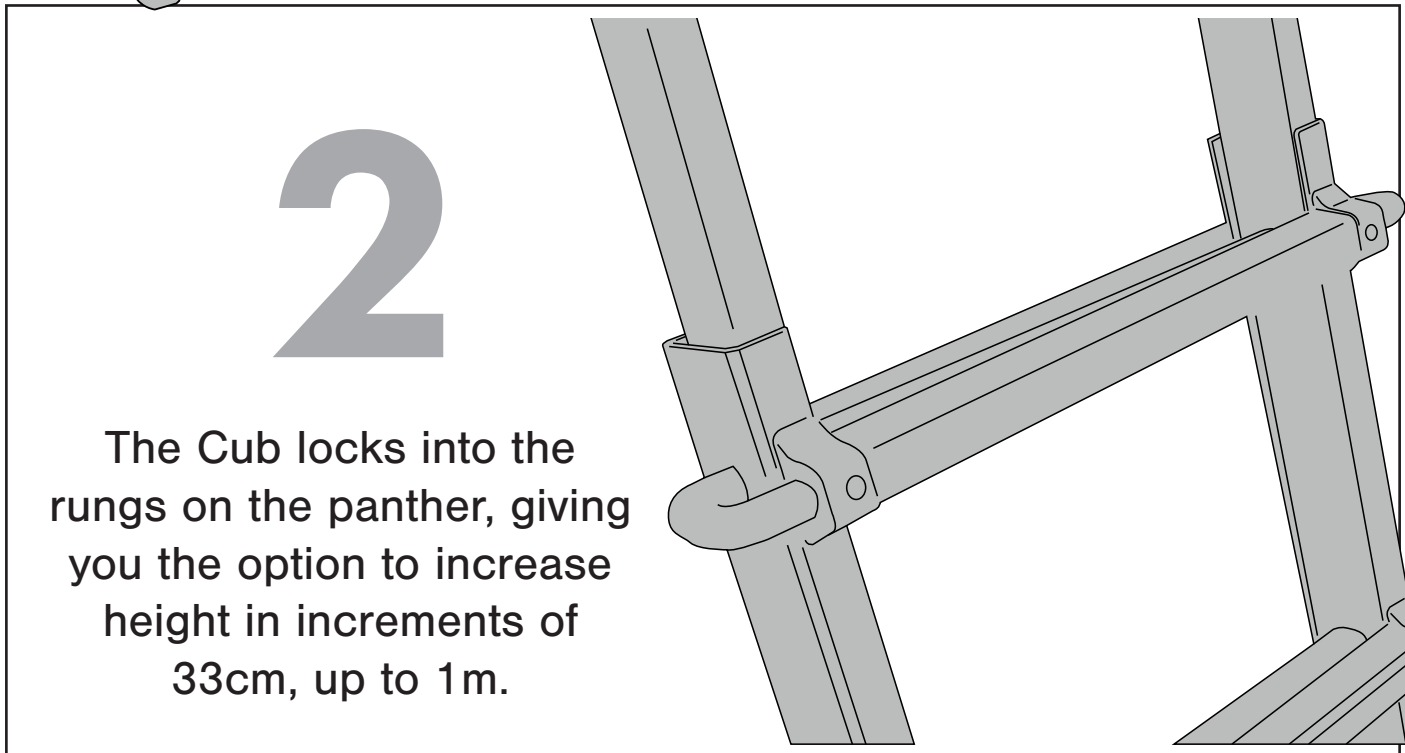

The Cub Ladder Extension

Assembly Instructions

Weight: 3.5kg Height: 115cm Width: 42cm Depth: 11cm

7 Glen Tye Road, Stirling, FK7 7LH, Scotland

0845 226 0469

01786 450 404

www.bushwear.co.uk

sales@bushwear.co.uk